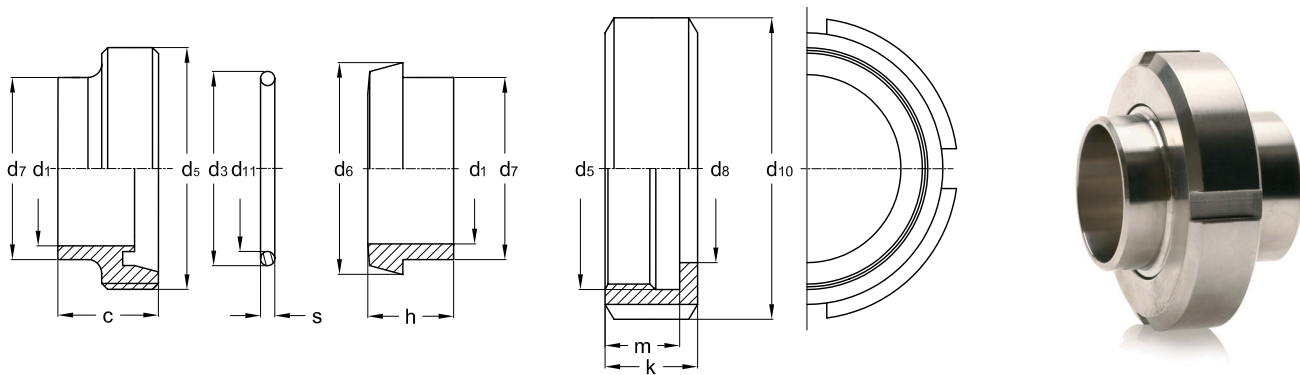

**CEVNE SPOJKE**

**TUBE UNIONS**

**ROHRVERSCHRAUBUNGEN**

**CEVNE SPOJKE PO ISO ZA VARJENJE**

Certifikat: EN 10204/3.1

**ISO WELDING UNIONS**

Certificate: EN 10204/3.1

**ISO ROHRVERSCHRAUBUNG ZUM SCHWEISSEN**

WAZ: EN 10204/3.1

Imenska mera Nominal size Nennmas	Dimenzija Dimension Abmessung	Dimenzija / mm Dimension / mm Abmessung / mm											
DN	d <sub>5</sub>	c	d <sub>1</sub>	d <sub>3</sub>	d <sub>6</sub>	d <sub>7</sub>	d <sub>8</sub>	d <sub>10</sub>	d <sub>11</sub>	h	k	m	s
10	Rd 28x1/8"	21,0	14,0	20,0	22,5	17,2	19,0	38,0	12,0	17,0	18,0	18	4,5
15	Rd 34x1/8"	21,0	18,1	26,0	28,5	21,3	25,0	44,0	18,0	17,0	18,0	15	4,5
20	Rd 44x1/6"	24,0	23,7	33,0	36,5	26,9	31,0	54,0	23,0	18,0	20,0	17	4,5
25	Rd 52x1/6"	29,0	29,7	40,0	44,0	33,7	36,0	63,0	30,0	22,0	21,0	18	5,0
32	Rd 58x1/6"	32,0	38,4	46,0	50,0	42,4	42,0	70,0	36,0	25,0	21,0	18	5,0
40	Rd 65x1/6"	33,0	44,3	52,0	56,0	48,3	49,0	78,0	42,0	26,0	21,0	18	5,0
50	Rd 78x1/6"	35,0	56,3	64,0	68,5	60,3	62,0	92,0	54,0	28,0	22,0	19	5,0
65	Rd 95x1/6"	40,0	71,5	81,0	86,0	76,1	80,0	112,0	71,0	32,0	25,0	21	5,0
80	Rd 110x1/4"	45,0	84,3	88,0	100,0	88,9	94,0	127,0	85,0	37,0	29,0	25	5,0
100	Rd 130x1/4"	54,0	109,1	95,0	121,0	114,3	115,0	148,0	104,0	44,0	31,0	26	6,0
125	Rd 160x1/4"	46,0	134,5	142,0	150,0	139,7	138,0	178,0	130,0	34,0	35,0	30	7,0
150	Rd 190x1/4"	50,0	163,1	167,0	176,0	168,3	164,0	210,0	155,0	37,0	40,0	34	7,0

- 1.4301 1.4305 1.4306 1.4310 1.4401/1.4408 1.4404 1.4435 1.4436 1.4539 1.4541 1.4571 1.4828 1.4841 1.4845 1.4878
- 1.4410 1.4462
- 1.4016 1.4713 1.4724 1.4762
- 1.4006 1.4021 1.4028 1.4034 1.4057 1.4104 1.4112 1.4122